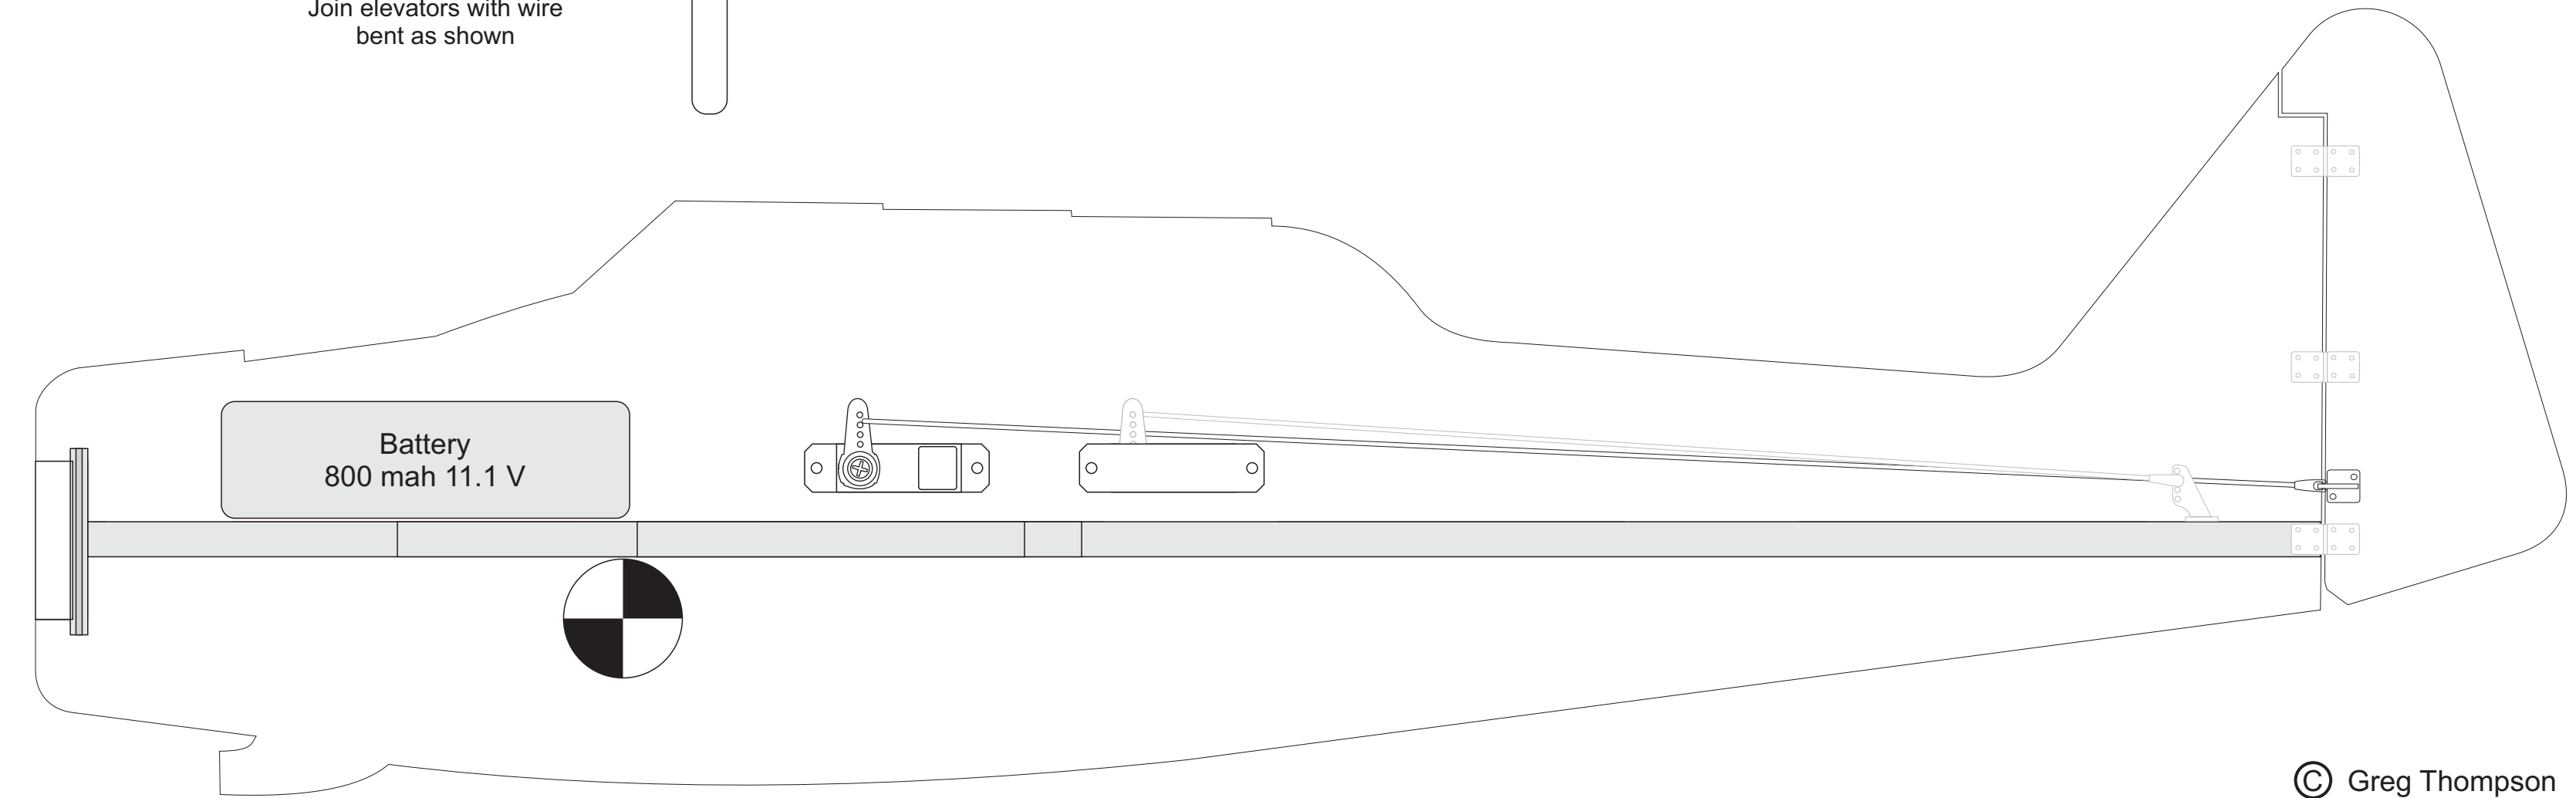

Receiver and ESC not shown.  
Position to suit CG.

6mm foamboard  
or coreflute

Optional rudder for  
CAC Wirraway

Join elevators with wire  
bent as shown

Typical electronics setup:-

Spektrum Brushless Motor: 2405-1200KV 14-Pole Item No. SPMXAM2300		\$57.00
Dualsky 22A Lite Brushless	ESC	\$33.00
600mAh 3S 11.1 volts battery		\$40.00
Receiver		\$20-100
4x 8gram servos		\$40-100