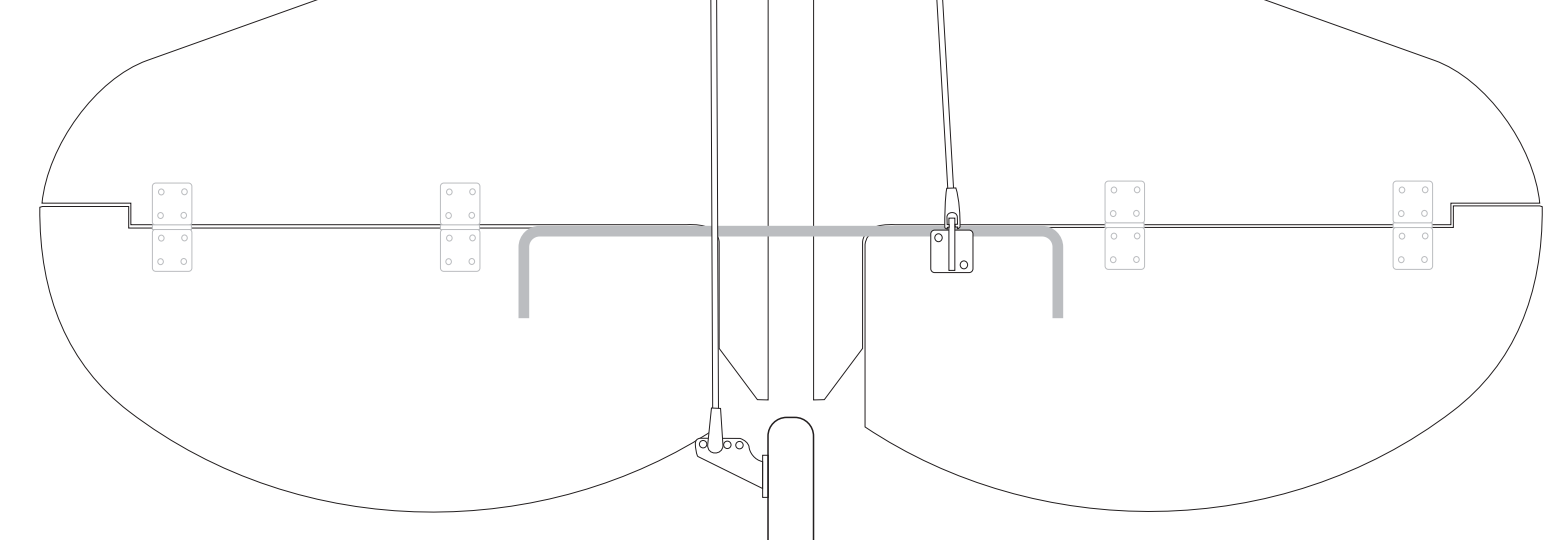

Receiver and ESC not shown.  
Position to suit CG.

6mm foamboard  
or coreflute

Optional rudder for  
CAC Wirraway

Join elevators with wire  
bent as shown

Typical electronics setup:-

Spektrum Brushless Motor: 2405-1200KV 14-Pole Item No. SPMXAM2300		\$57.00
Dualsky 22A Lite Brushless	ESC	\$33.00
600mAh 3S 11.1 volts battery		\$40.00
Receiver		\$20-100
4x 8gram servos		\$40-100