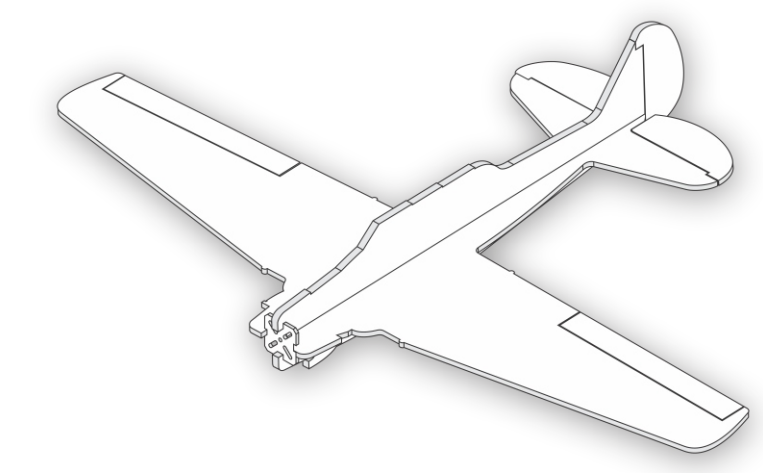

Receiver and ESC not shown.  
Position to suit CG.

6mm foamboard  
or coreflute

Optional rudder for  
CAC Wirraway

Join elevators with wire  
bent as shown

Typical electronics setup:-

Spektrum Brushless Motor: 2405-1200KV 14-Pole Item No. SPMXAM2300		\$57.00
Dualsky 22A Lite Brushless	ESC	\$33.00
600mAh 3S 11.1 volts battery		\$40.00
Receiver		\$20-100
4x 8gram servos		\$40-100