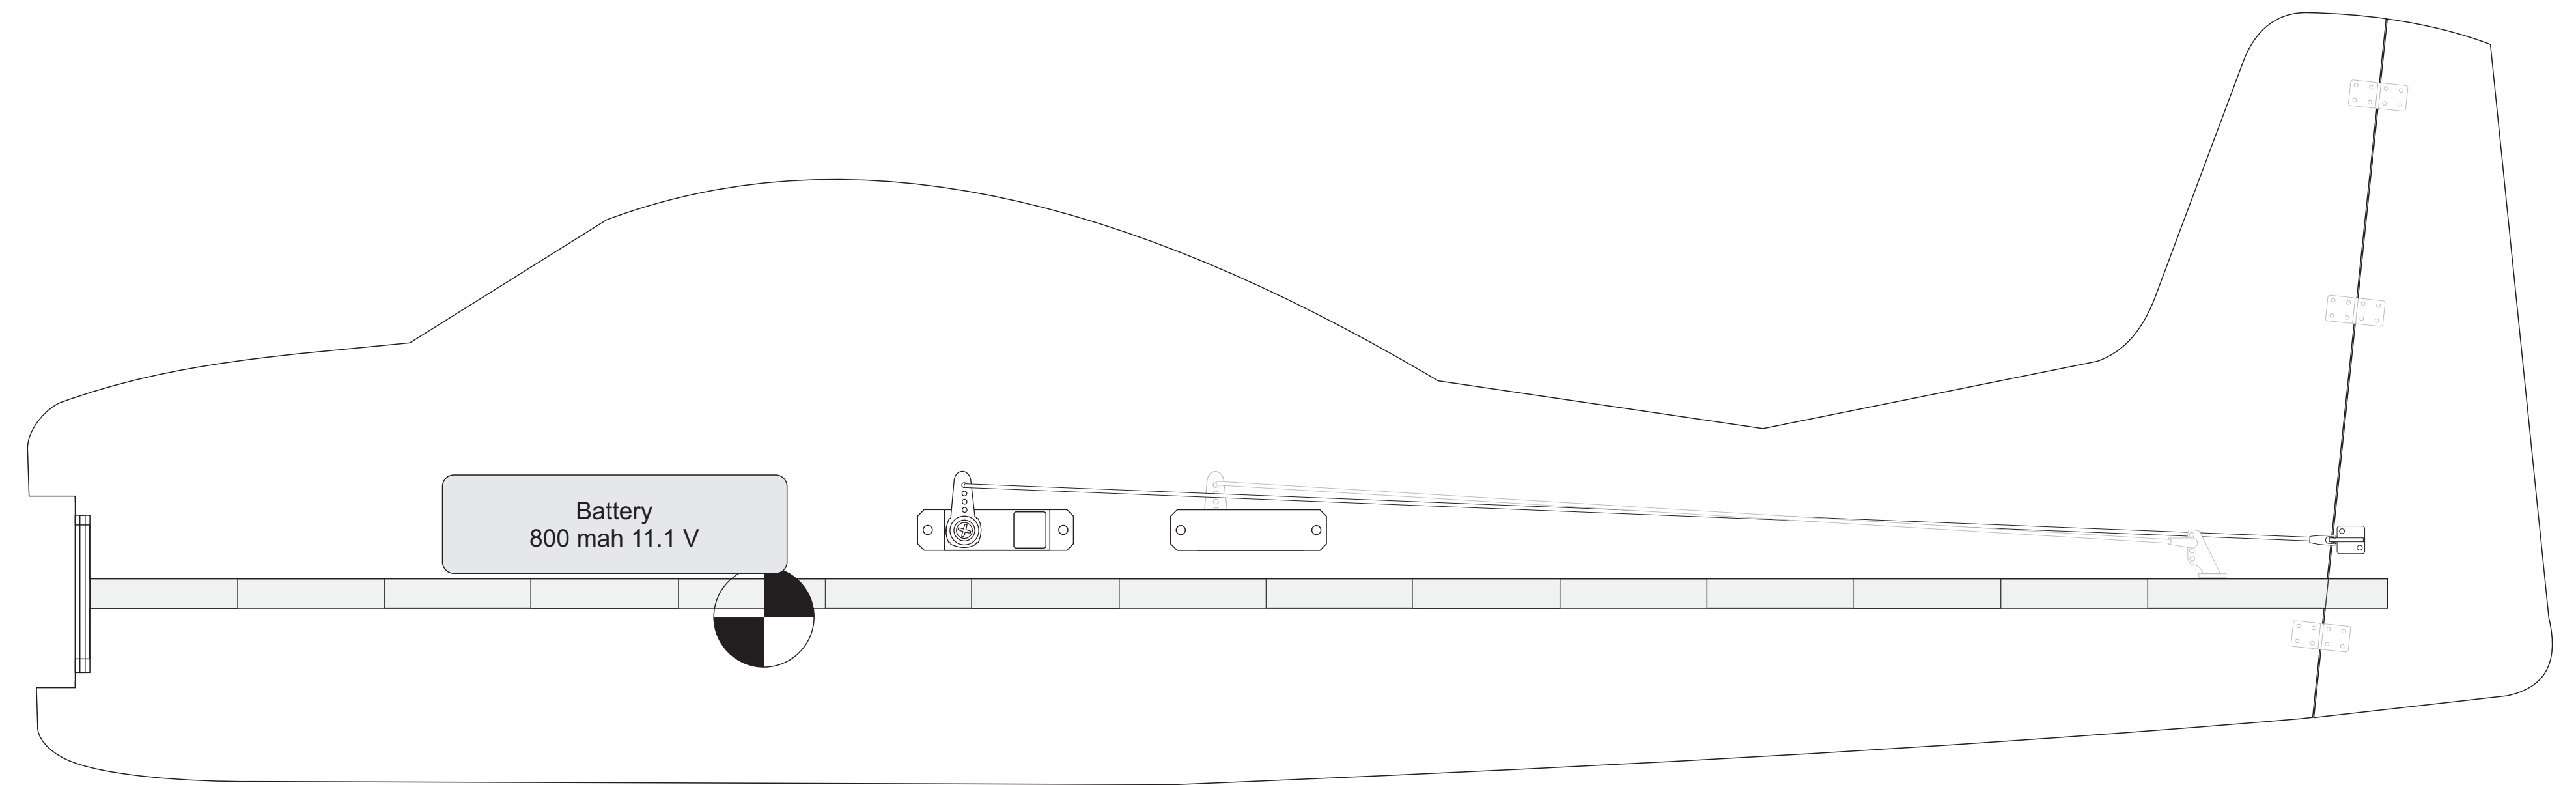

# North American T-28 Trojan

**Specifications**  
Span: 670mm  
Length: 480mm

**Typical electronics setup:-**

Spektrum Brushless Motor: 2405-1200KV 14-Pole Item No.SPMXAM2300	\$57.00
Dualsky 22A Lite Brushless ESC	\$33.00
600mAh 3S 11.1 volts battery	\$40.00
Receiver	\$20-100
4x 8gram servos	\$40-100