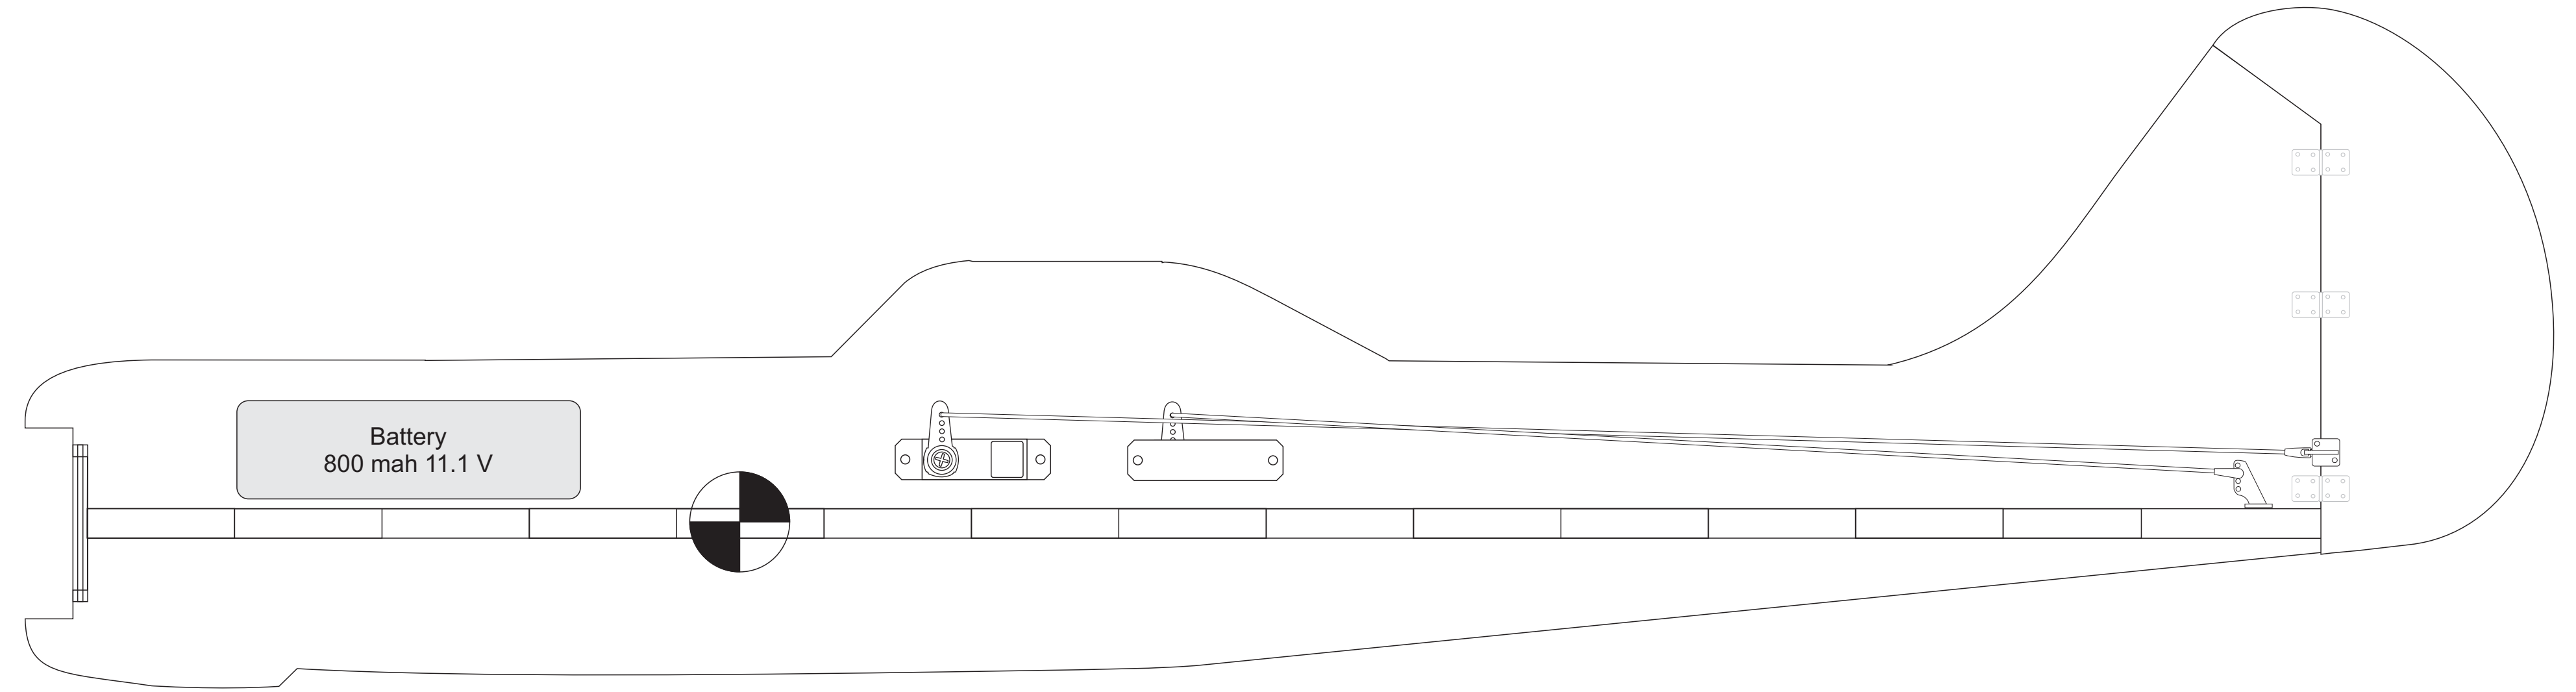

# Yak ЯК-50

**Specifications**  
Span: 660mm  
Length: 515mm

**Typical electronics setup:-**

Spektrum Brushless Motor: 2405-1200KV 14-Pole Item No.SPMXAM2300	\$57.00
Dualsky 22A Lite Brushless ESC	\$33.00
600mAh 3S 11.1 volts battery	\$40.00
Receiver	\$20-100
4x 8gram servos	\$40-100